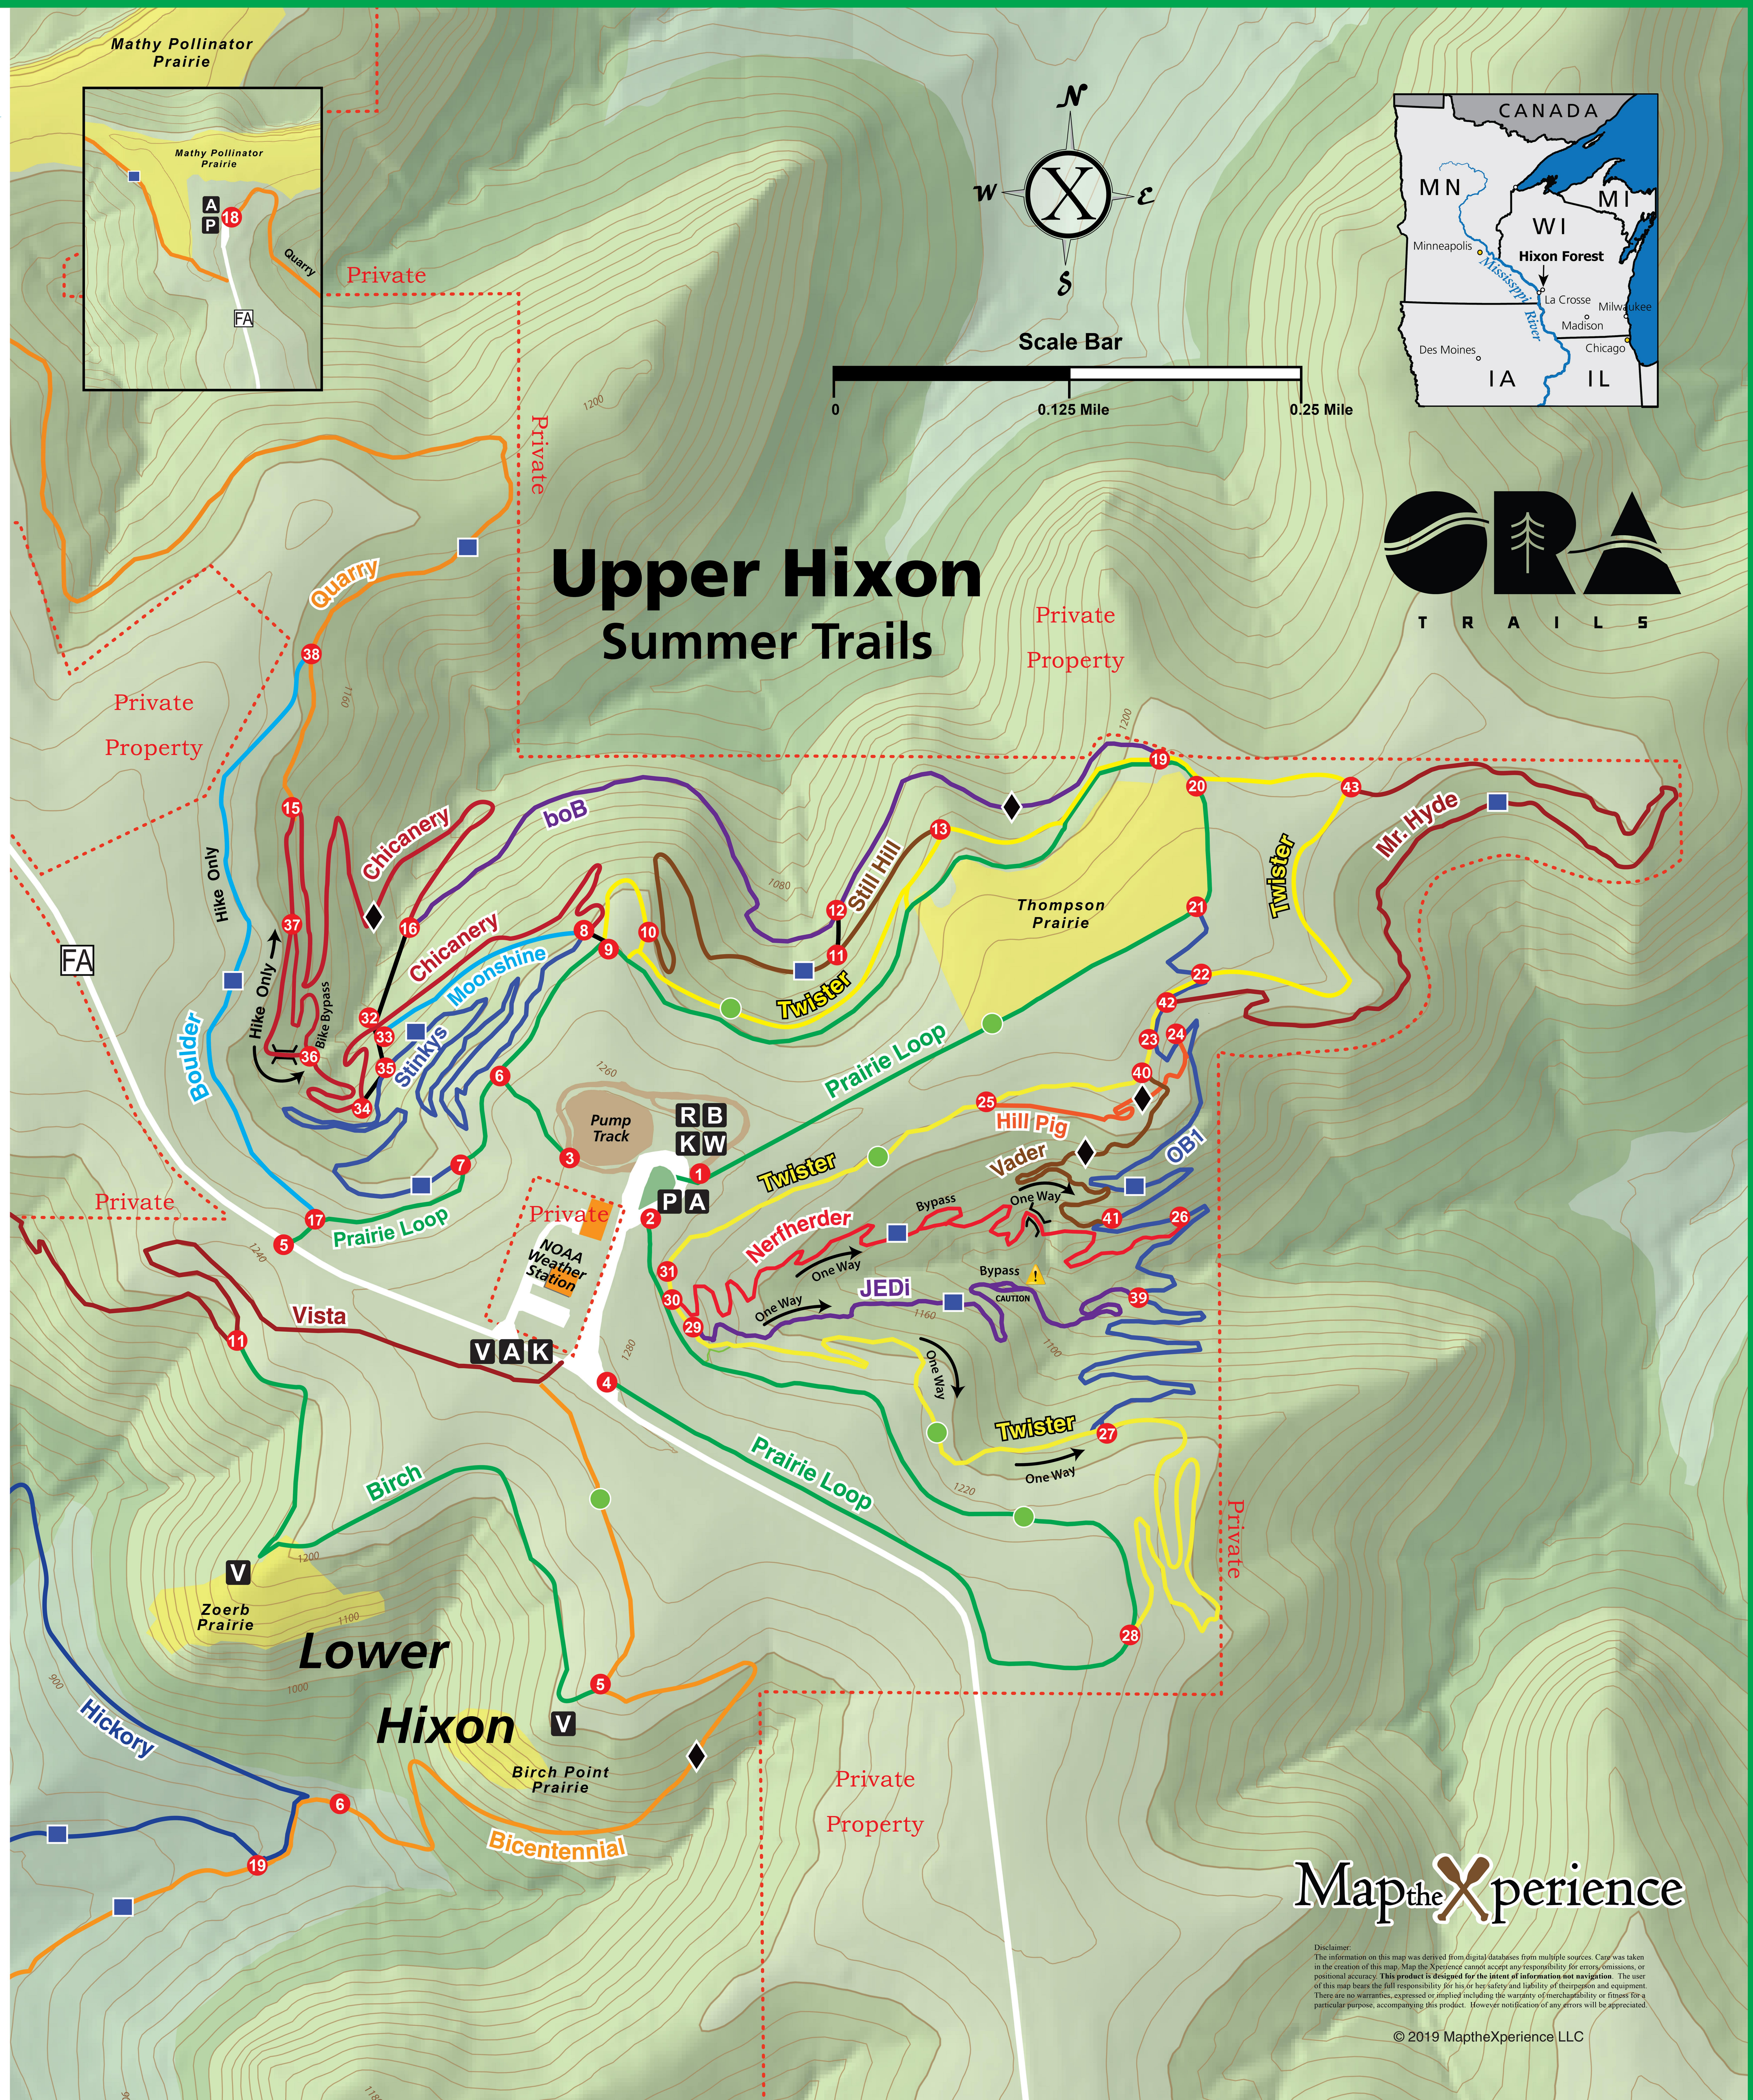

Owned and Created by:

City of LaCrosse
Parks, Recreation, & Forestry

Trail Level

- Easy
- Intermediate
- Difficult

- **A** Trail Access
- **P** Parking
- **V** Overlook
- **B** Bike Repair Sta.
- Prairies
- ⋯ Private Property
- ~ 20 ft Contour Interval
- **K** Kiosk
- **R** Restroom
- **W** Water
- **1** Intersection
- ≡ Bridge

Upper Hixon Trails

- **Moonshine**
  0.13 Miles - Hike / Bike ■
- **Hill Pig**
  0.15 Miles - Hike / Bike ◆
- **Vader**
  0.25 Miles - Hike / Bike ◆
- **Still Hill**
  0.32 Miles - Hike / Bike ■
- **Boulder**
  0.35 Miles - Hike Only ■
- **Jedi**
  0.42 Miles - Hike / Bike ■
- **Nerfherder**
  0.50 Miles - Hike / Bike ■
- **boB**
  0.60 Miles - Hike / Bike ◆
- **Mr. Hyde**
  0.6 Miles - Hike / Bike ■
- **Stinkys**
  0.75 Miles - Hike / Bike ■
- **Chicanery**
  1.0 Miles - Hike/Bike ◆
- **OB1**
  1.0 Miles - Hike / Bike ■
- **Quarry**
  1.0 Miles - Hike / Bike ■
- **Prairie Loop**
  1.7 Miles - Hike / Bike ●
- **Twister**
  2 Miles - Hike / Bike ●

Connecting Trails

1. **Lower Hixon Trails**
2. **Birch**
     1.0 Miles - Hike Only ●
   - **Hickory**
     2.3 Miles - Hike Only ● ■
   - **Bicentennial**
     3.4 Miles - Hike / Bike ● ■ ◆

MaptheXperience